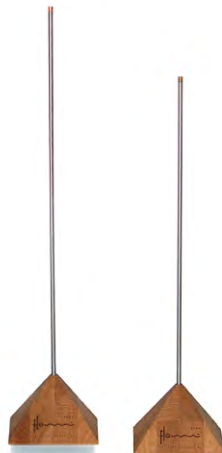

II Floww products

patent pending

1. The general principle

Floww products have been developed in accordance with the principle of resonance. Among other things a Floww product consists of circuits of electronic components that respond to radiation emitted by one or several radiation sources, such as a mobile phone or UMTS mast. The Floww products resonate with the radiation as it were. In doing so the Floww products create a subtle but distinct field that is 'fed' by the radiation source(s). This field, which we call a Floww Field, serves to offset the possibly harmful radiation.

homeFloww Set

2. Floww products

mobileFloww

The mobileFloww creates a Floww Field around a mobile phone. It is simply stuck on the back of a mobile phone, ideally over the built-in antenna.

screenFloww

The screenFloww creates a Floww Field around a computer screen or (LCD, plasma or conventional) television screen. Ideally the screenFloww should be placed within the 10 cm in front of the screen.

pocketFloww

The pocketFloww is a portable device that creates a Floww Field around the person carrying it. This small device needs to be worn close to the body. It can be carried in a trouser pocket for example. People who have experienced the effects of the pocketFloww have confirmed that placing it under the pillow at night improves the quality of sleep.