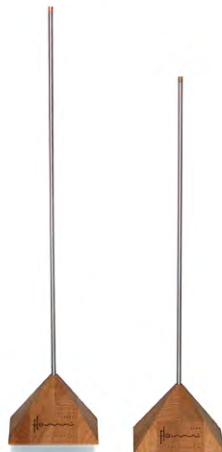

II Floww products

patent pending

1. The general principle

Floww products have been developed in accordance with the principle of resonance. Among other things a Floww product consists of circuits of electronic components that respond to radiation emitted by one or several radiation sources, such as a mobile phone or UMTS mast. The Floww products resonate with the radiation as it were. In doing so the Floww products create a subtle but distinct field that is 'fed' by the radiation source(s). This field, which we call a Floww Field, serves to offset the possibly harmful radiation.

homeFloww Set

2. Floww products

mobileFloww

The mobileFloww creates a Floww Field around a mobile phone. It is simply stuck on the back of a mobile phone, ideally over the built-in antenna.

screenFloww

The screenFloww creates a Floww Field around a computer screen or (LCD, plasma or conventional) television screen. Ideally the screenFloww should be placed within the 10 cm in front of the screen.

pocketFloww

The pocketFloww is a portable device that creates a Floww Field around the person carrying it. This small device needs to be worn close to the body. It can be carried in a trouser pocket for example. People who have experienced the effects of the pocketFloww have confirmed that placing it under the pillow at night improves the quality of sleep.